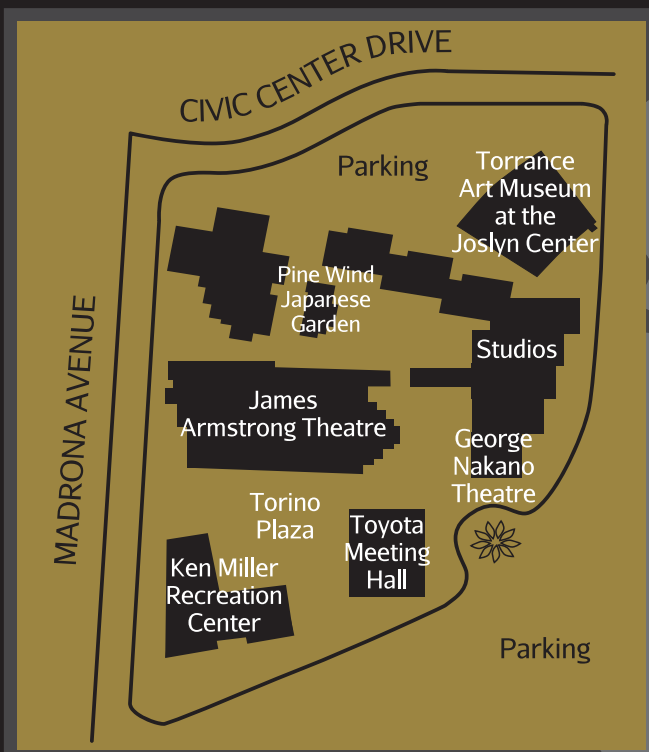

3330 CIVIC CENTER DRIVE • 310.781.7171 • TORRANCECA.GOV/9009.htm • TORRANCECA.GOV/TCACTICKETS